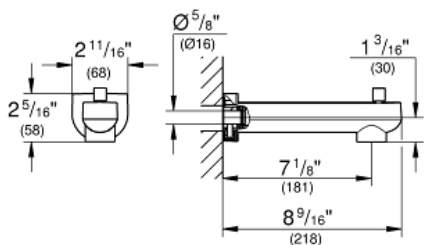

GROHE PLUS
Diverter Tub Spout
MODEL # 13407EN3

Pure Freude
an Wasser

GROHE

Product Description:
GROHE PLUS
Diverter Tub Spout

Standard Specification:

- 7.1" aerator reach
- 8.7" spout reach
- SlipFit installation
- Pull-up diverter activation
- **GROHE StarLight** finish

Applicable Codes & Standards:

- Energy Policy Act of 1992
- ASME A112.18.1/CSA B125.1
- LOGO CEC

Color:

- 13407EN3 Brushed Nickel InfinityFinish